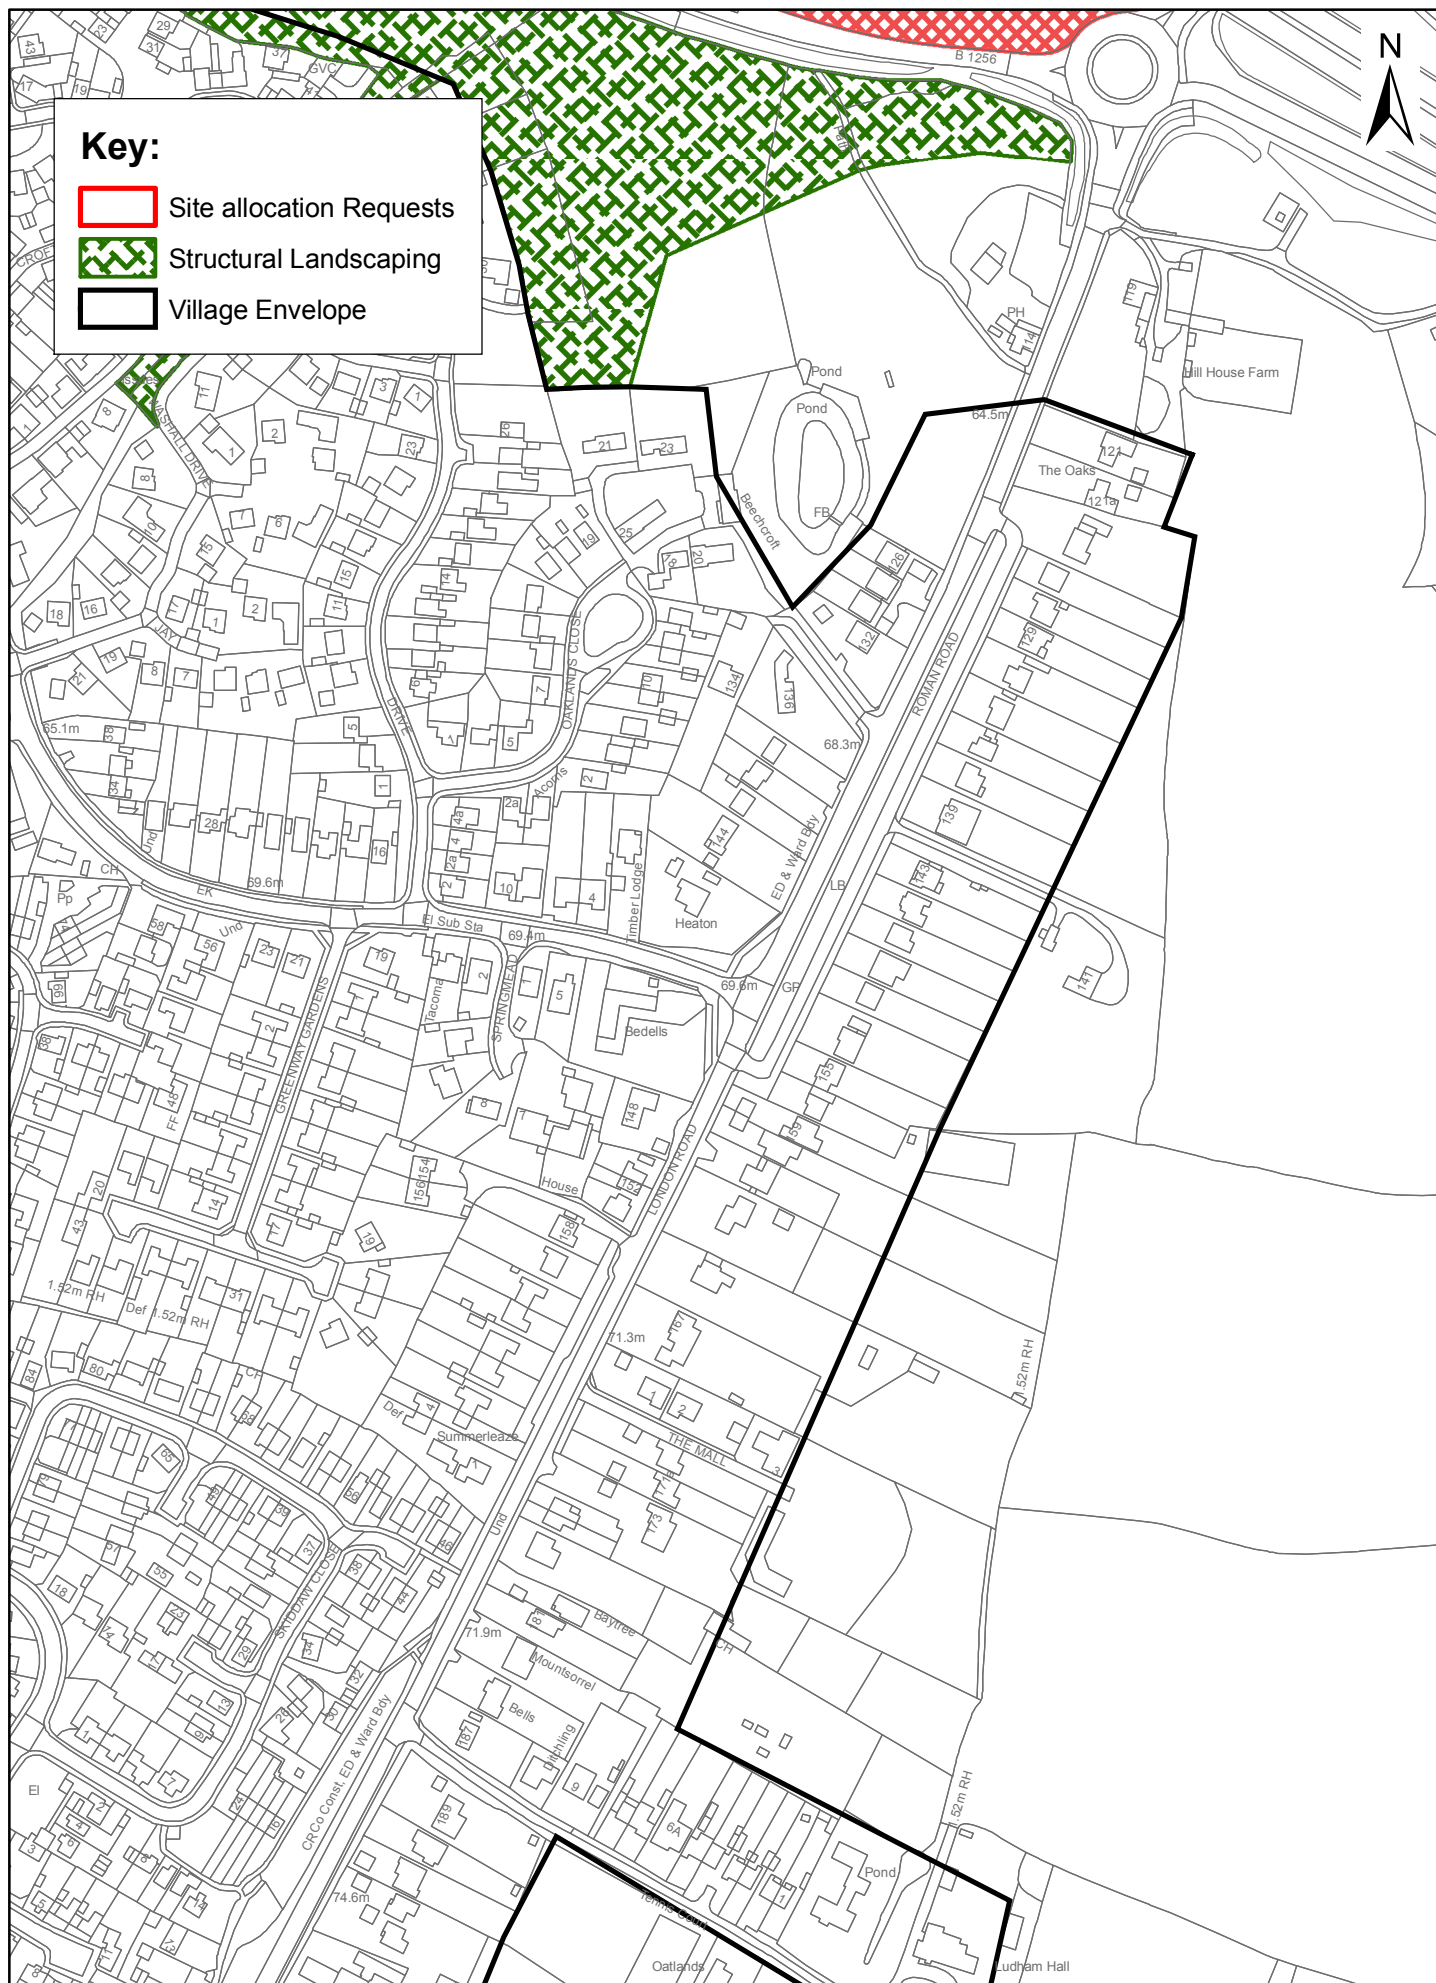

Black Notley. Map 2.

Key:

-  Site allocation Requests
-  Structural Landscaping
-  Village Envelope

"Reproduced from the Ordnance Survey mapping with the permission of the Controller of her Majesty's Stationery Office © Crown Copyright. Unauthorised reproduction infringes Crown Copyright and may lead to prosecutions or civil proceedings." Braintree District Council O/S Licence No. LA 100018490. 2012