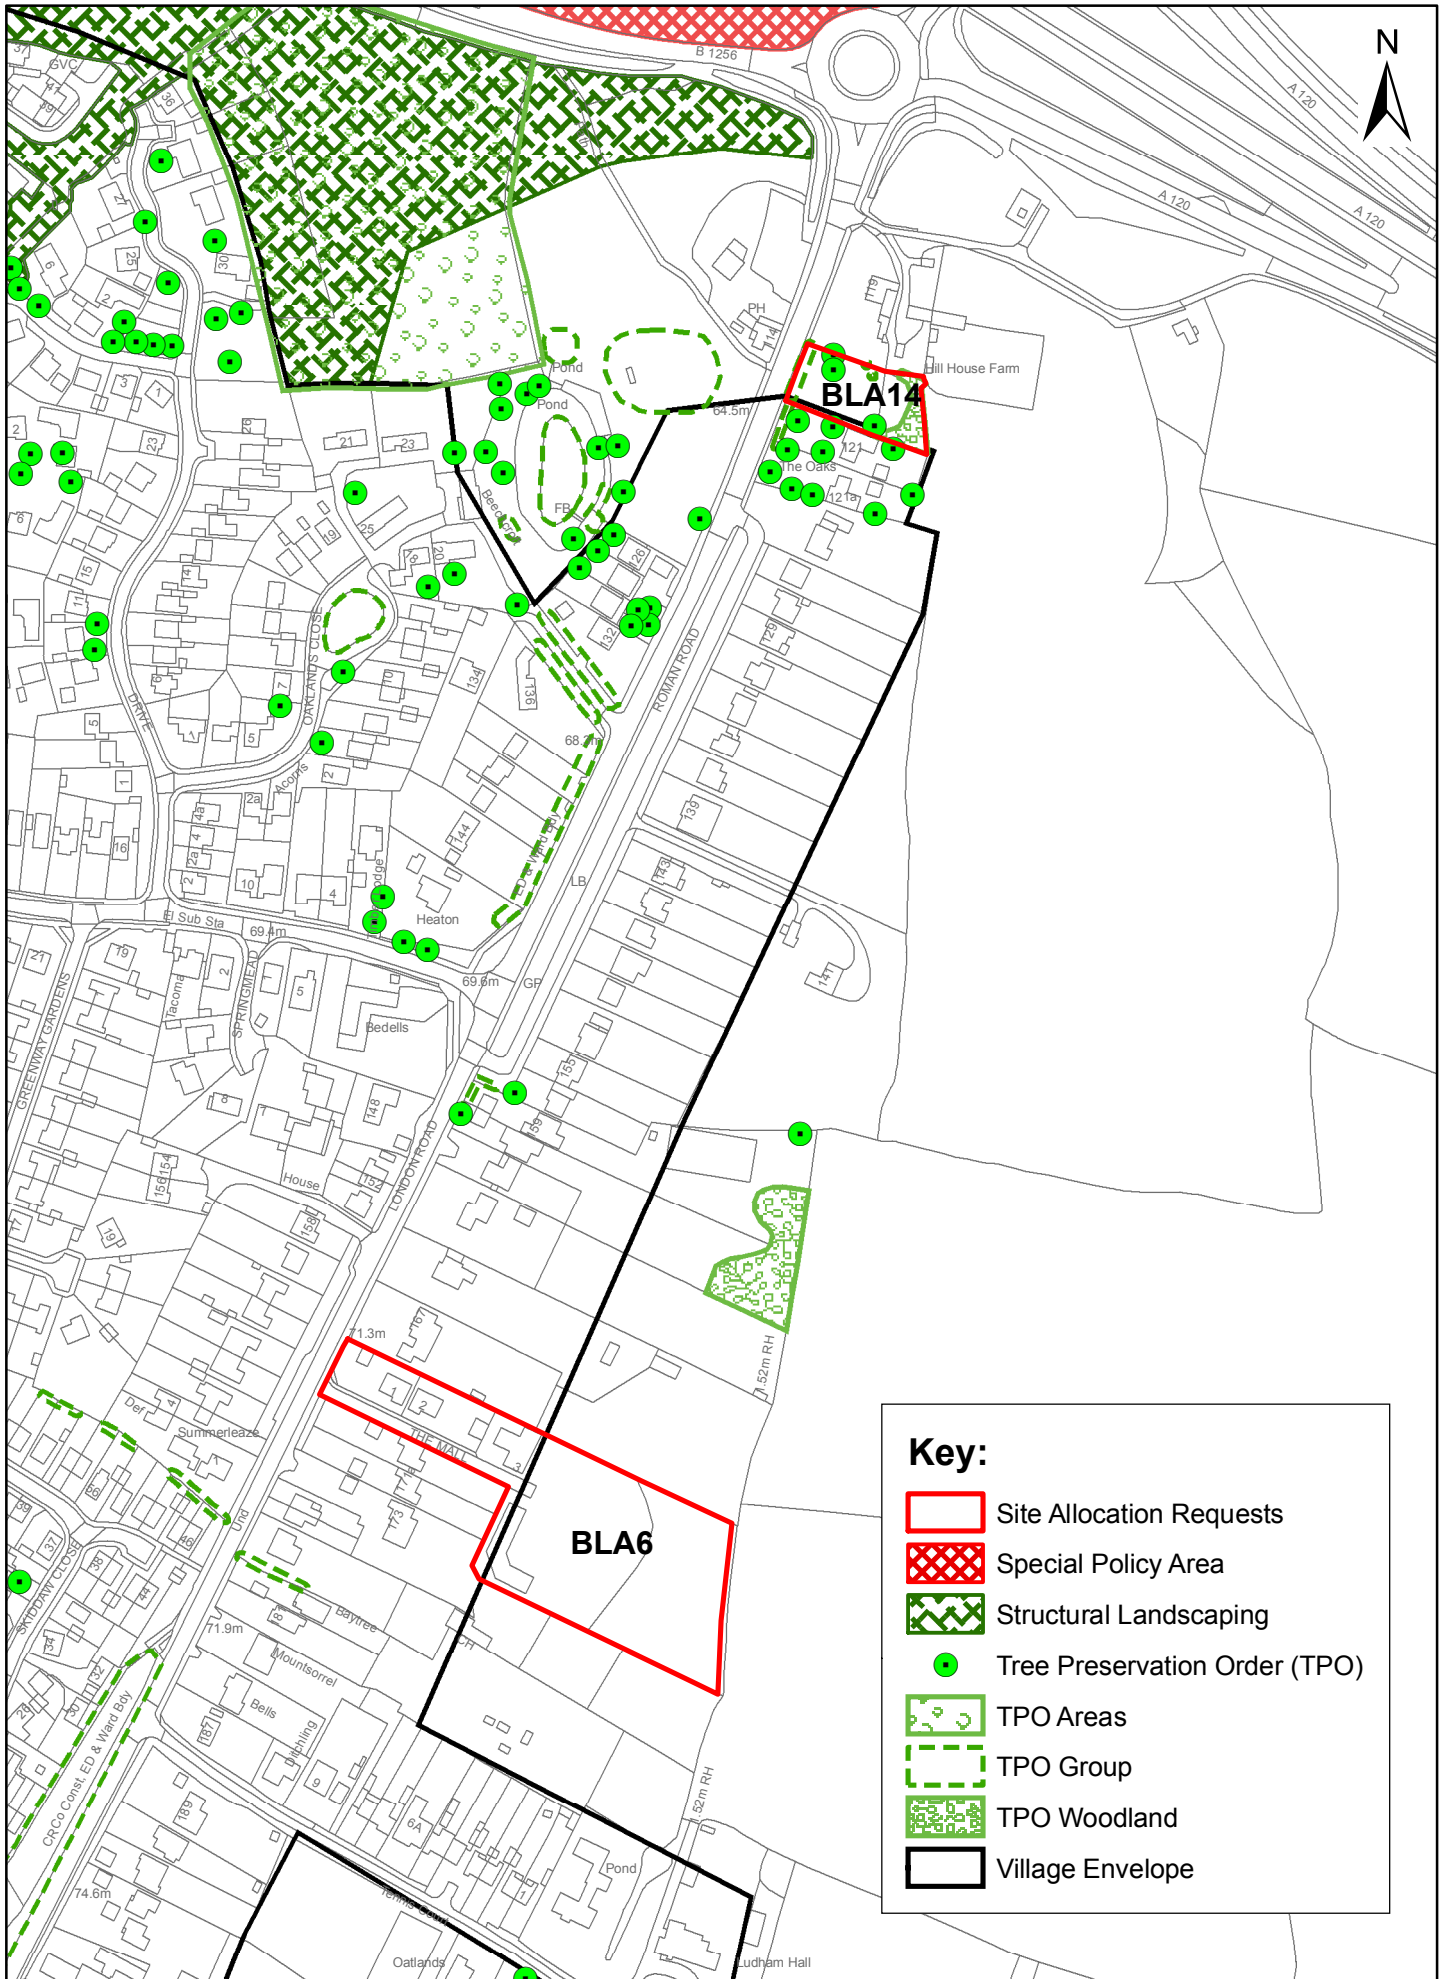

# Black Notley. Map 1. Sent to Parish Council.

**Key:**

- Site Allocation Requests
- Special Policy Area
- Structural Landscaping
- Tree Preservation Order (TPO)
- TPO Areas
- TPO Group
- TPO Woodland
- Village Envelope

"Reproduced from the Ordnance Survey mapping with the permission of the Controller of her Majesty's Stationery Office © Crown Copyright. Unauthorised reproduction infringes Crown Copyright and may lead to prosecutions or civil proceedings." Braintree District Council O/S Licence No. LA 100018490. 2012