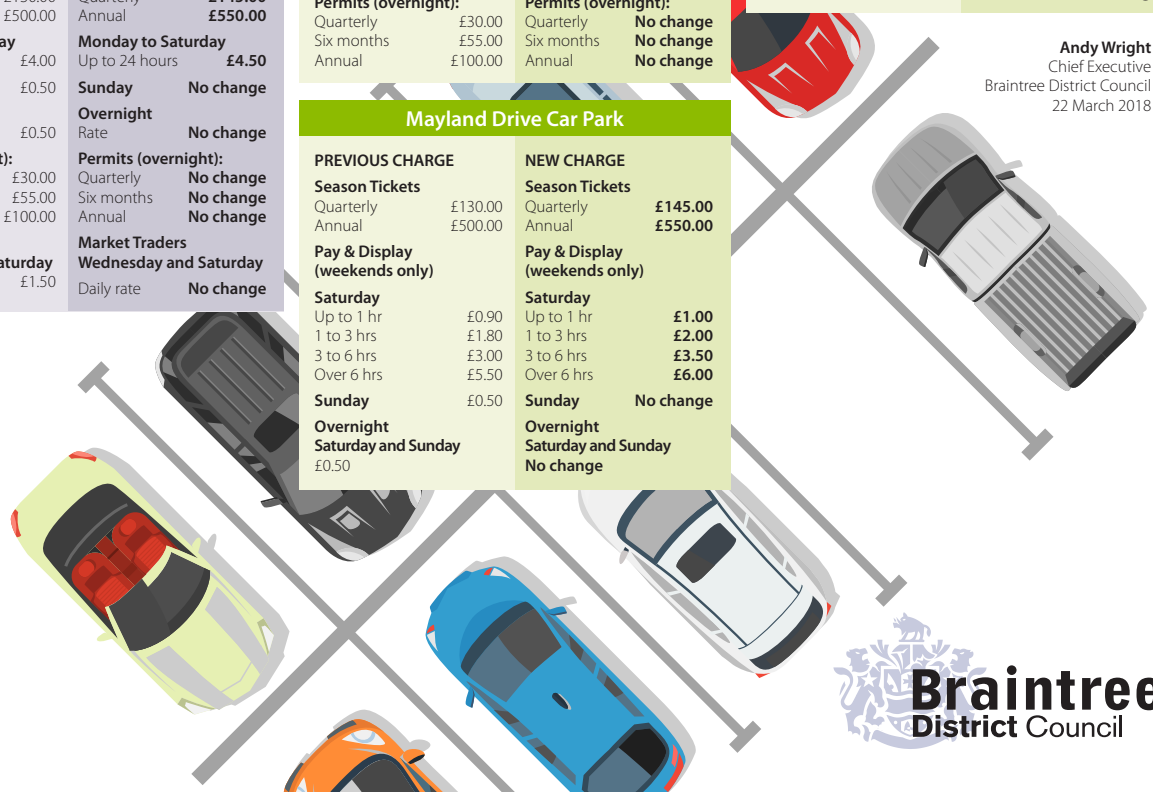

Newlands Drive Car Park

PREVIOUS CHARGE	NEW CHARGE
Season Tickets Quarterly £130.00 Annual £500.00	Season Tickets Quarterly £145.00 Annual £550.00
Monday to Saturday Up to 1 hr £0.90 1 to 3 hrs £1.80 3 to 6 hrs £3.00 over 6 hrs £5.50	Monday to Saturday Up to 1 hr £1.00 1 to 3 hrs £2.00 3 to 6 hrs £3.50 over 6 hrs £6.00
Sunday £0.50	Sunday No change
Overnight Rate £0.50	Overnight Rate No change
Permits (overnight): Quarterly £30.00 Six months £55.00 Annual £100.00	Permits (overnight): Quarterly No change Six months No change Annual No change
Market Traders Saturday Daily rate £1.50	Market Traders Saturday Daily rate No change

White Horse Lane Car Park

PREVIOUS CHARGE	NEW CHARGE
Monday to Friday up to 24 hours £5.00	Monday to Friday up to 24 hours £5.50
Saturday £2.00	Saturday No change
Sunday £0.50	Sunday No change
Overnight Rate £0.50	Overnight Rate No change
Permits (overnight): Quarterly £30.00 Six months £55.00 Annual £100.00	Permits (overnight): Quarterly No change Six months No change Annual No change

Andy Wright
Chief Executive
Braintree District Council
22 March 2018

Braintree
District Council