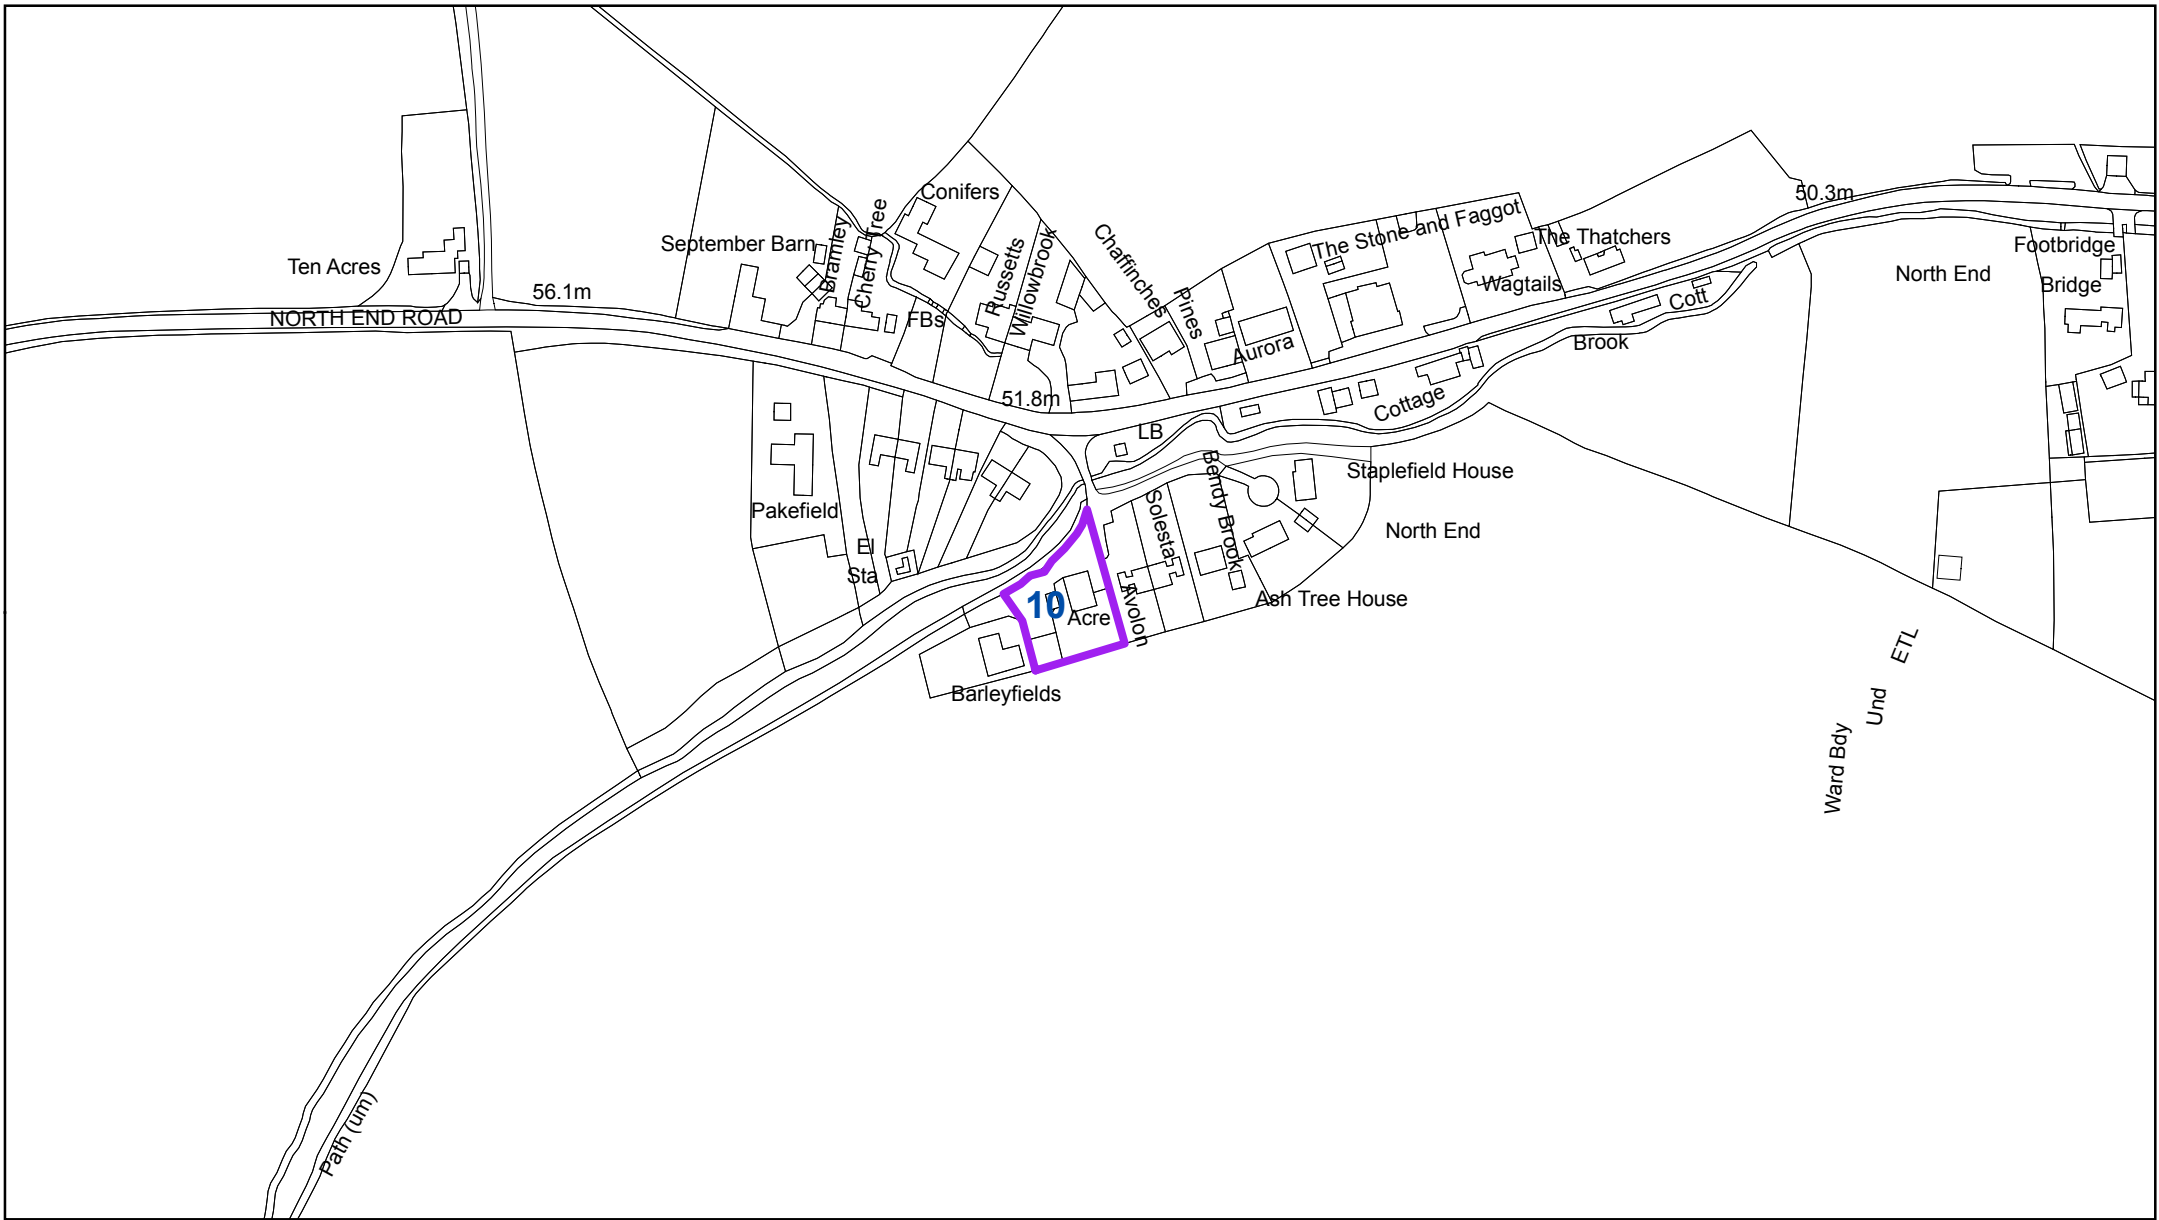

**RESIDENTIAL LAND AVAILABILITY
PARISH: LITTLE YELDHAM**

DWELLING SITES AS AT: 31.3.11

According to revised PDL
definition as at June 2010:
Dwelling plots on

Map site ref. no.	Location of site	Planning application reference where relevant	Estimated dwelling sites without planning permission	Dwelling sites with planning permission			Total all dwelling sites with planning permission	Sum total all dwelling sites with or without planning permission	Previously developed land	Greenfield
				Total site capacity (including built)	Dwellings not started					
				With outline plg.perm.	With full plg.perm.	Dwellings under construction				
10	18 Acre Bungalow North End Road	2066/07		4		4	4	4	1	3
Gross total			0	0	0	4	4	4	1	3
<i>Losses</i>										
			0	0	0	0	0	0	0	0
Net total			0	0	0	4	4	4	1	3

Little Yeldham:
10 - 18 Acre Bungalow, North End Road

"Reproduced from the Ordnance Survey mapping with the permission of the Controller of her Majesty's Stationery Office © Crown Copyright. Unauthorised reproduction infringes Crown Copyright and may lead to prosecutions or civil proceedings."
Braintree District Council O/S Licence No. LA 100018490. 2011