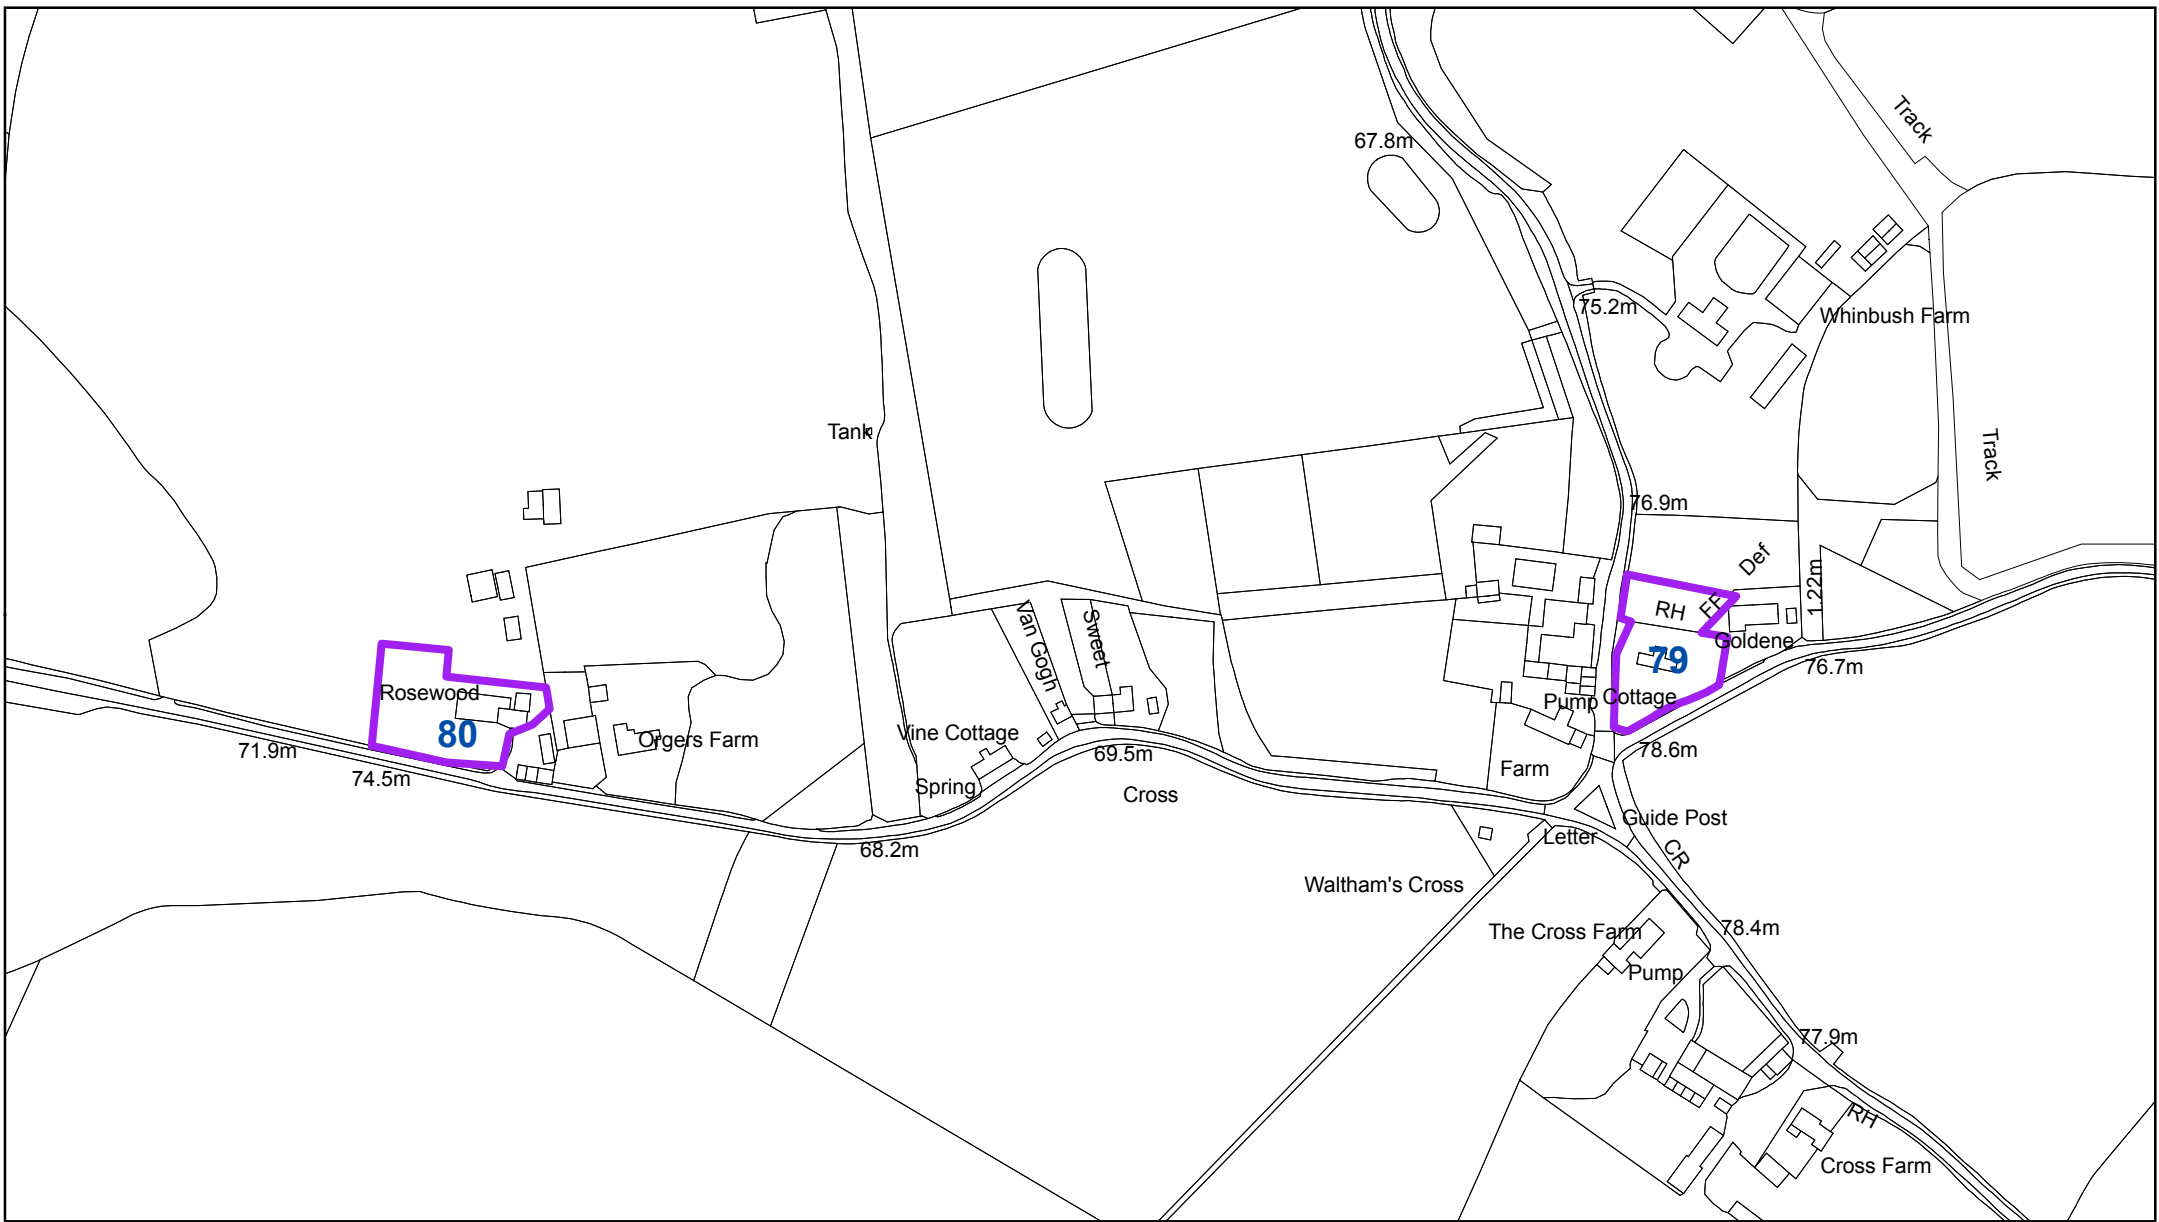

**RESIDENTIAL LAND AVAILABILITY
PARISH: GREAT BARDFIELD**

DWELLING SITES AS AT: 31.3.11

Map site ref. no.	Location of site	Planning application reference where relevant	Estimated dwelling sites without planning permission	Dwelling sites with planning permission				Total all dwelling sites with planning permission	Sum total all dwelling sites with or without planning permission	According to revised PDL definition as at June 2010: Dwelling plots on	
				Total site capacity (including built)	Dwellings not started		Dwellings under construction			Previously developed land	Greenfield
					With outline plg.perm.	With full plg.perm.					
79	Chiefs Farm Cottage Walthams Cross	925/10		1		1		1	1	1	0
80	Rosewood Mill Road Walthams Cross	152/09		1		1		1	1	1	0
81	Land at Braintree Road (affordable housing)	399/11	12					0	12	0	12
Gross Total			12	0	2	0	2	14	2	12	
<i>Losses:</i>											
80	<i>Rosewood Mill Road</i>	<i>152/09</i>		<i>1</i>	<i>-1</i>			<i>-1</i>	<i>-1</i>	<i>-1</i>	<i>0</i>
<i>Total losses:</i>			<i>0</i>	<i>0</i>	<i>-1</i>	<i>0</i>	<i>-1</i>	<i>-1</i>	<i>-1</i>	<i>0</i>	
Net total			12	0	1	0	1	13	1	12	

Great Bardfield:
 79 - Chiefs Farm Cottage, Walthams Cross
 80 - Rosewood, Mill Road, Walthams Cross

"Reproduced from the Ordnance Survey mapping with the permission of the Controller of her Majesty's Stationery Office © Crown Copyright. Unauthorised reproduction infringes Crown Copyright and may lead to prosecutions or civil proceedings."
 Braintree District Council O/S Licence No. LA 100018490. 2011

Key

- Sites with planning permission
- Sites without planning permission

Great Bardfield:
81 - Land at Braintree Road (affordable housing)

"Reproduced from the Ordnance Survey mapping with the permission of the Controller of her Majesty's Stationery Office © Crown Copyright. Unauthorised reproduction infringes Crown Copyright and may lead to prosecutions or civil proceedings."
Braintree District Council O/S Licence No. LA 100018490. 2011