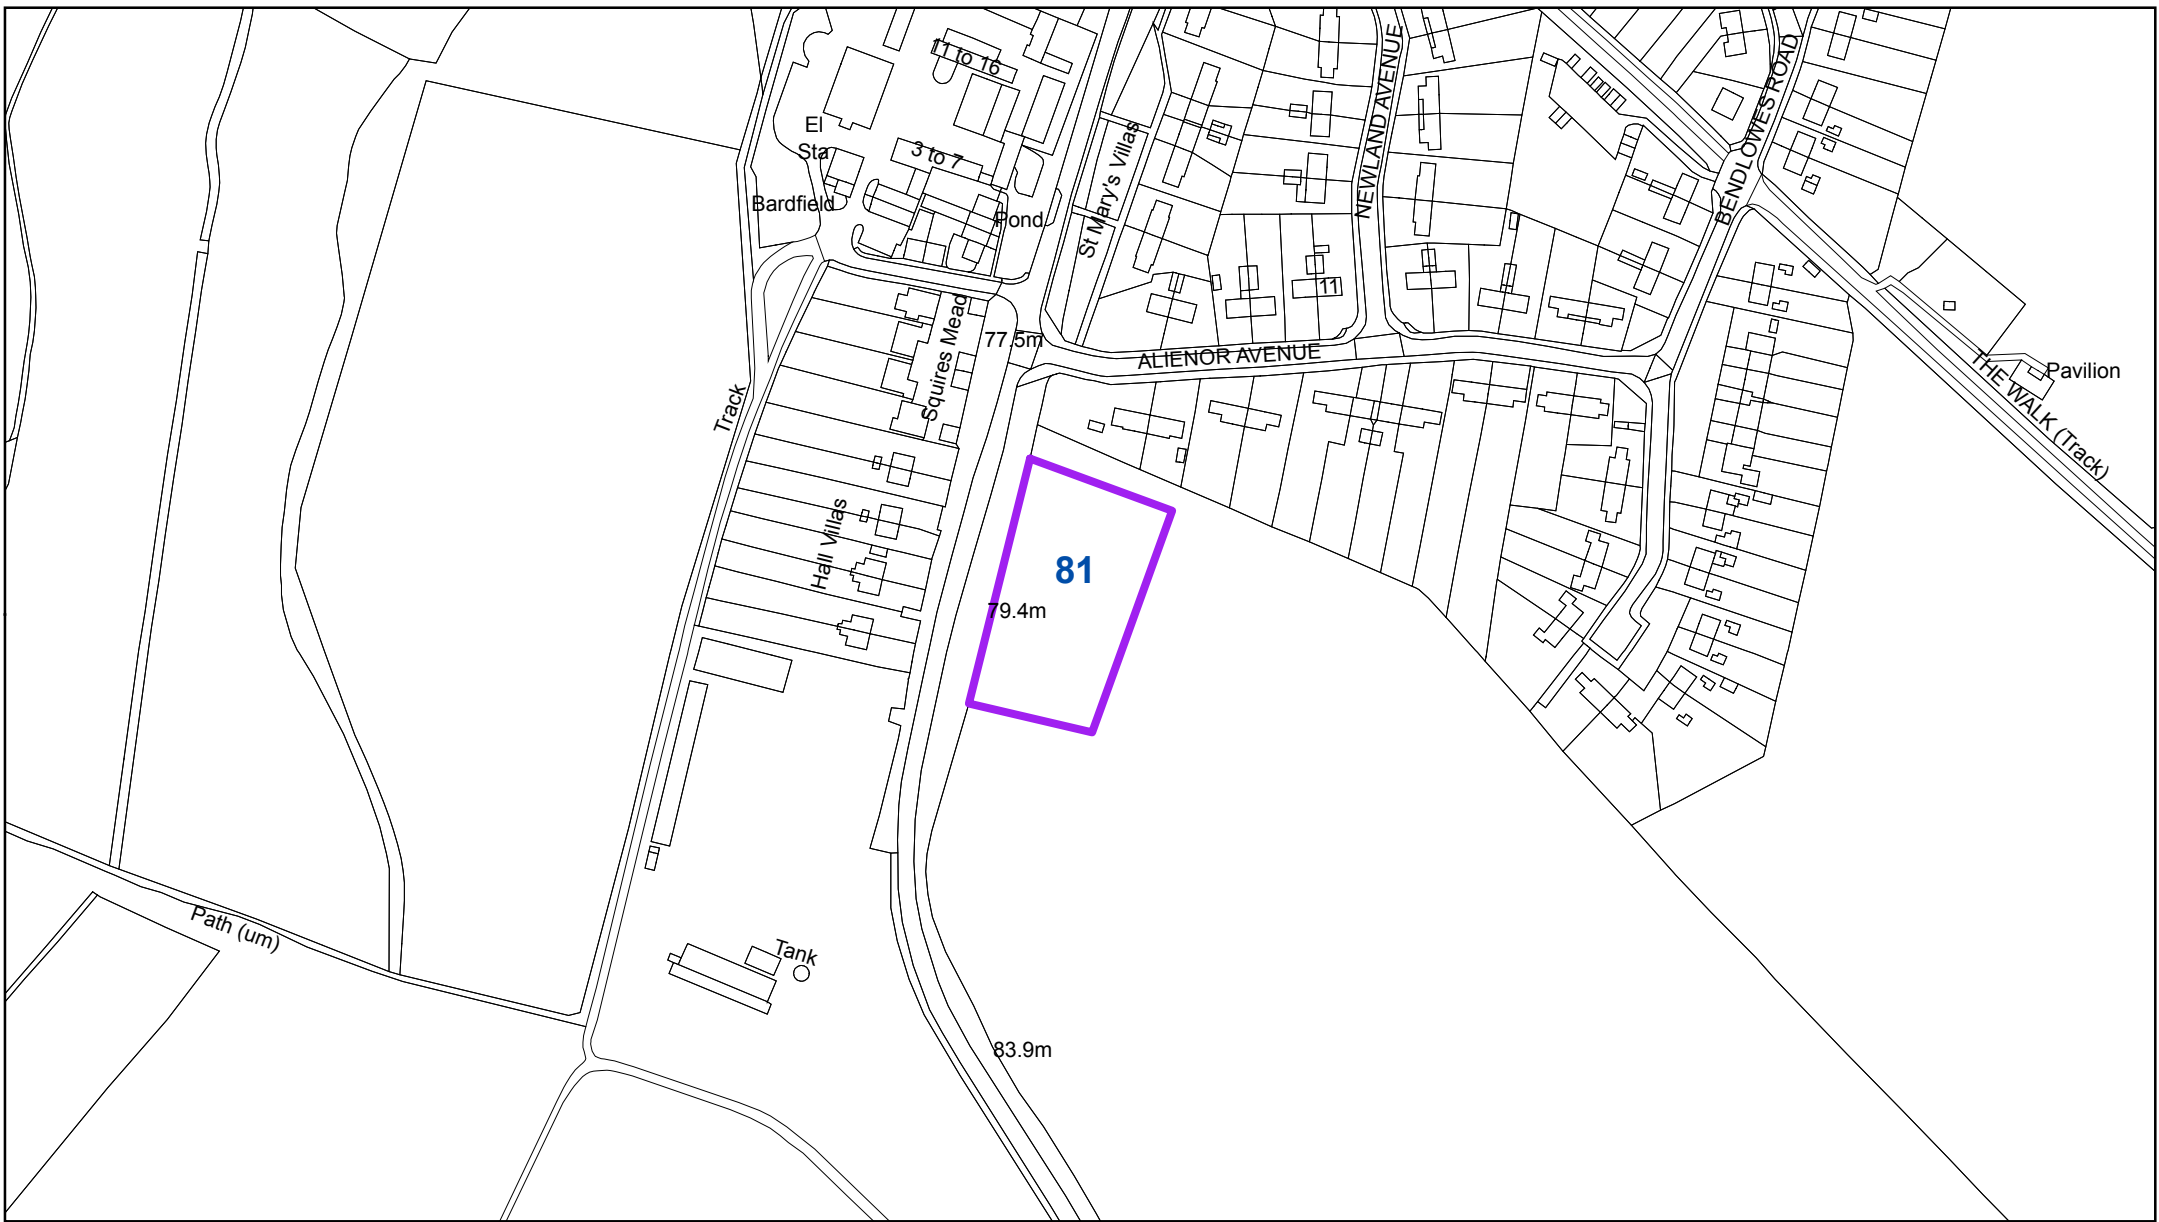

**RESIDENTIAL LAND AVAILABILITY
PARISH: GREAT BARDFIELD**

DWELLING SITES AS AT: 31.3.11

Map site ref. no.	Location of site	Planning application reference where relevant	Estimated dwelling sites without planning permission	Dwelling sites with planning permission				Total all dwelling sites with planning permission	Sum total all dwelling sites with or without planning permission	According to revised PDL definition as at June 2010: Dwelling plots on	
				Total site capacity (including built)	Dwellings not started		Dwellings under construction			Previously developed land	Greenfield
					With outline plg.perm.	With full plg.perm.					
79	Chiefs Farm Cottage Walthams Cross	925/10		1		1		1	1	1	0
80	Rosewood Mill Road Walthams Cross	152/09		1		1		1	1	1	0
81	Land at Braintree Road (affordable housing)	399/11	12					0	12	0	12
Gross Total			12	0	2	0	2	14	2	12	
<i>Losses:</i>											
80	<i>Rosewood Mill Road</i>	<i>152/09</i>		<i>1</i>	<i>-1</i>			<i>-1</i>	<i>-1</i>	<i>-1</i>	<i>0</i>
<i>Total losses:</i>			<i>0</i>	<i>0</i>	<i>-1</i>	<i>0</i>	<i>-1</i>	<i>-1</i>	<i>-1</i>	<i>0</i>	
Net total			12	0	1	0	1	13	1	12	

Great Bardfield:
 79 - Chiefs Farm Cottage, Walthams Cross
 80 - Rosewood, Mill Road, Walthams Cross

"Reproduced from the Ordnance Survey mapping with the permission of the Controller of her Majesty's Stationery Office © Crown Copyright. Unauthorised reproduction infringes Crown Copyright and may lead to prosecutions or civil proceedings."
 Braintree District Council O/S Licence No. LA 100018490. 2011

Key

- Sites with planning permission
- Sites without planning permission

Great Bardfield:
81 - Land at Braintree Road (affordable housing)

"Reproduced from the Ordnance Survey mapping with the permission of the Controller of her Majesty's Stationery Office © Crown Copyright. Unauthorised reproduction infringes Crown Copyright and may lead to prosecutions or civil proceedings."
Braintree District Council O/S Licence No. LA 100018490. 2011