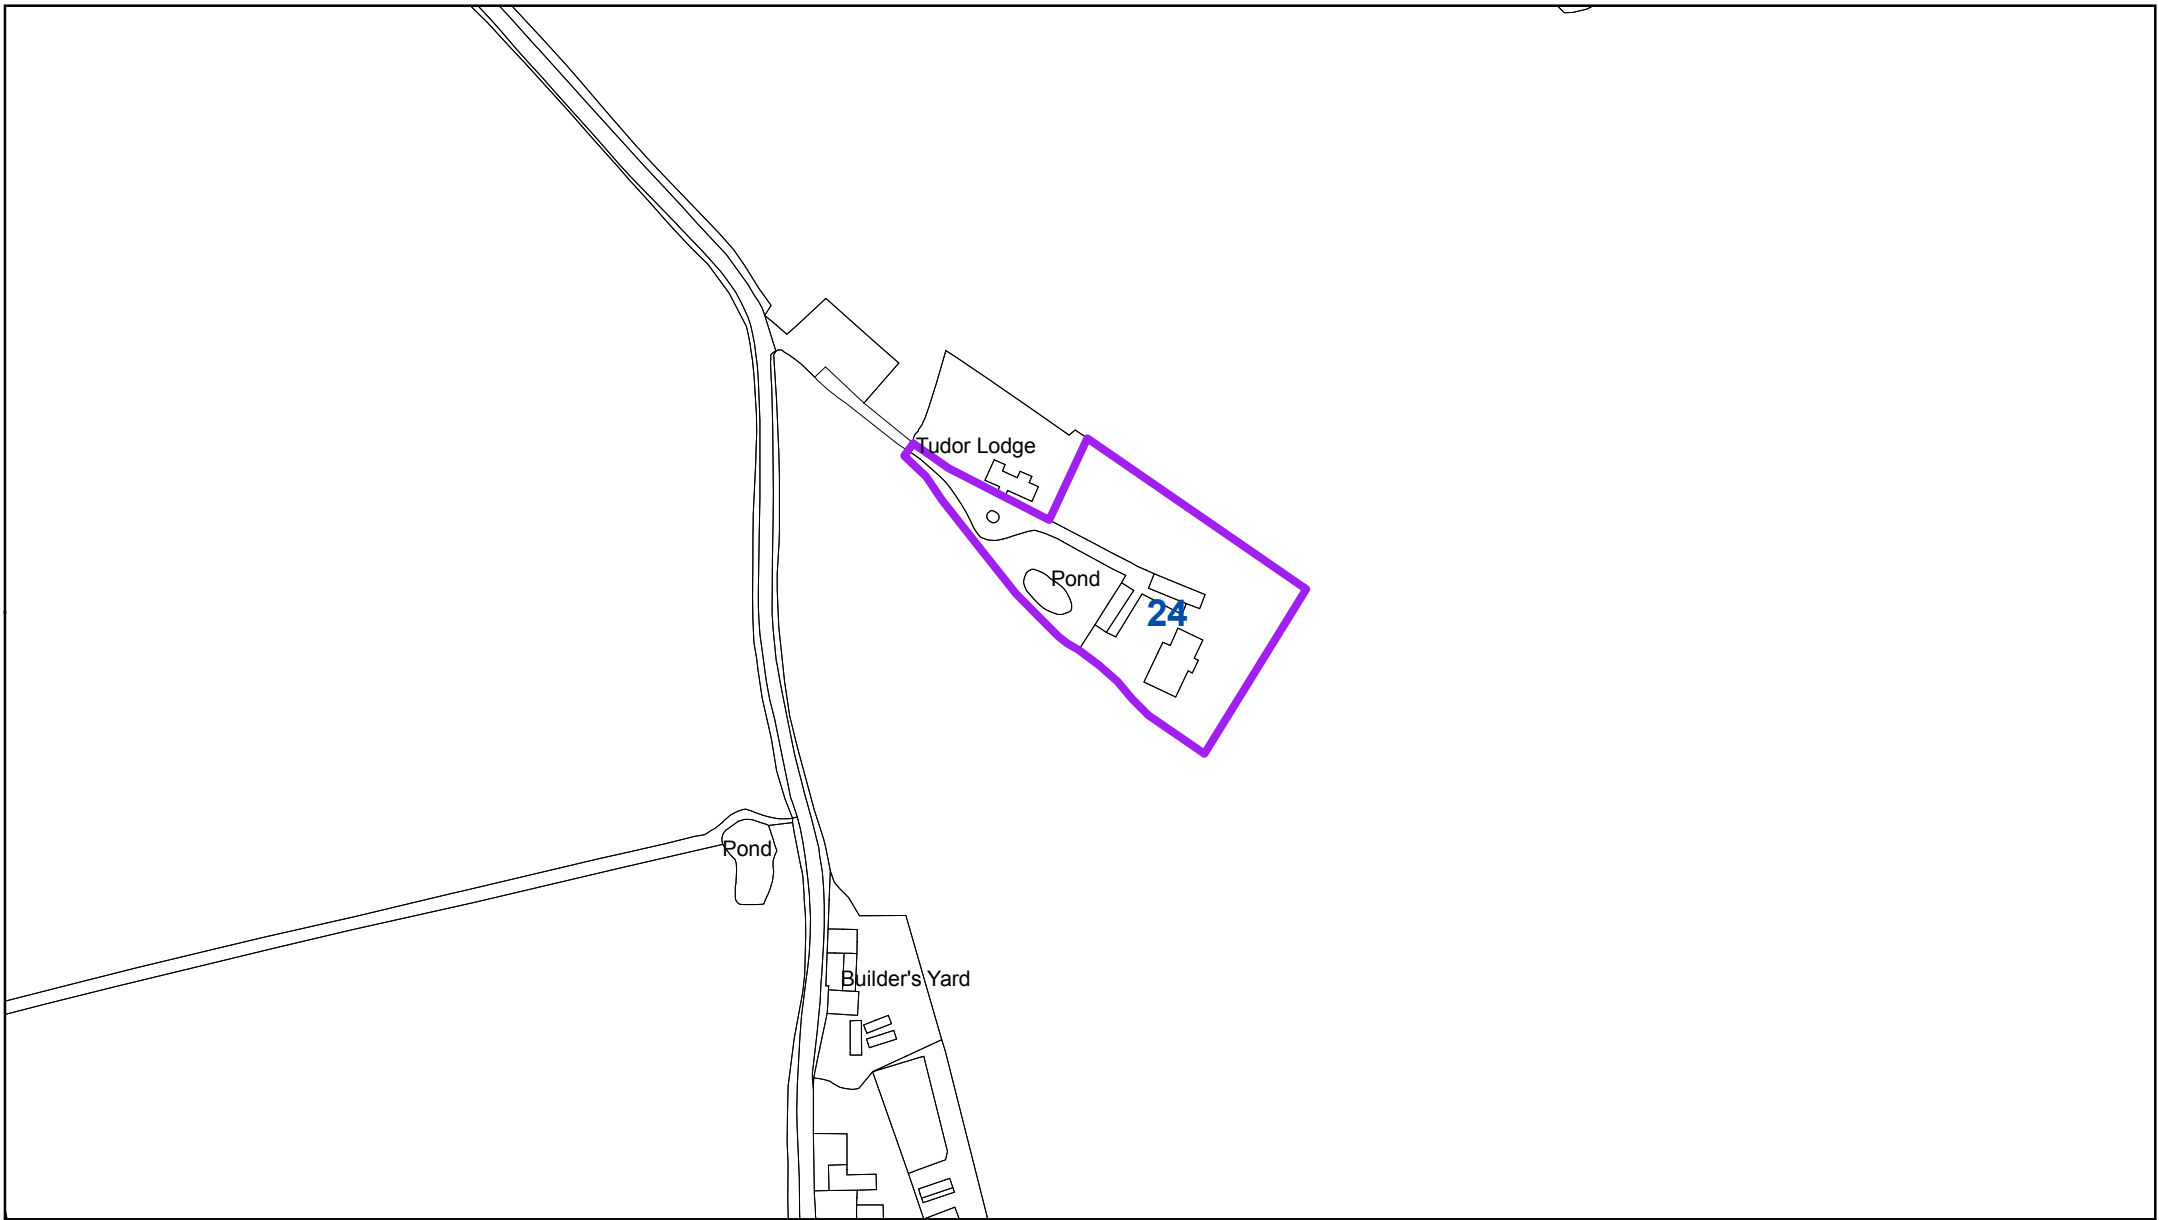

**RESIDENTIAL LAND AVAILABILITY**  
**PARISH: GESTINGTHORPE**

**DWELLING SITES AS AT: 31.3.11**

Dwelling sites with planning permission

According to revised PDL  
definition as at June 2010:  
Dwelling plots on

Map site ref. no.	Location of site	Planning application reference where relevant	Estimated dwelling sites without planning permission	Dwellings not started			Dwellings under construction	Total all dwelling sites with planning permission	Sum total all dwelling sites with or without planning permission	Previously developed land	Greenfield
				Total site capacity (including built)	With outline plg.perm.	With full plg.perm.					
24	Barn at Tudor Lodge Farm	07/2622		1			1	1	1	0	1
<b>Total</b>			<b>0</b>	<b>0</b>	<b>0</b>	<b>1</b>	<b>1</b>	<b>1</b>	<b>0</b>	<b>1</b>	

Gestingthorpe:  
24 - Barn at Tudor Lodge Farm

**Key**

-  Sites with planning permission
-  Sites without planning permission