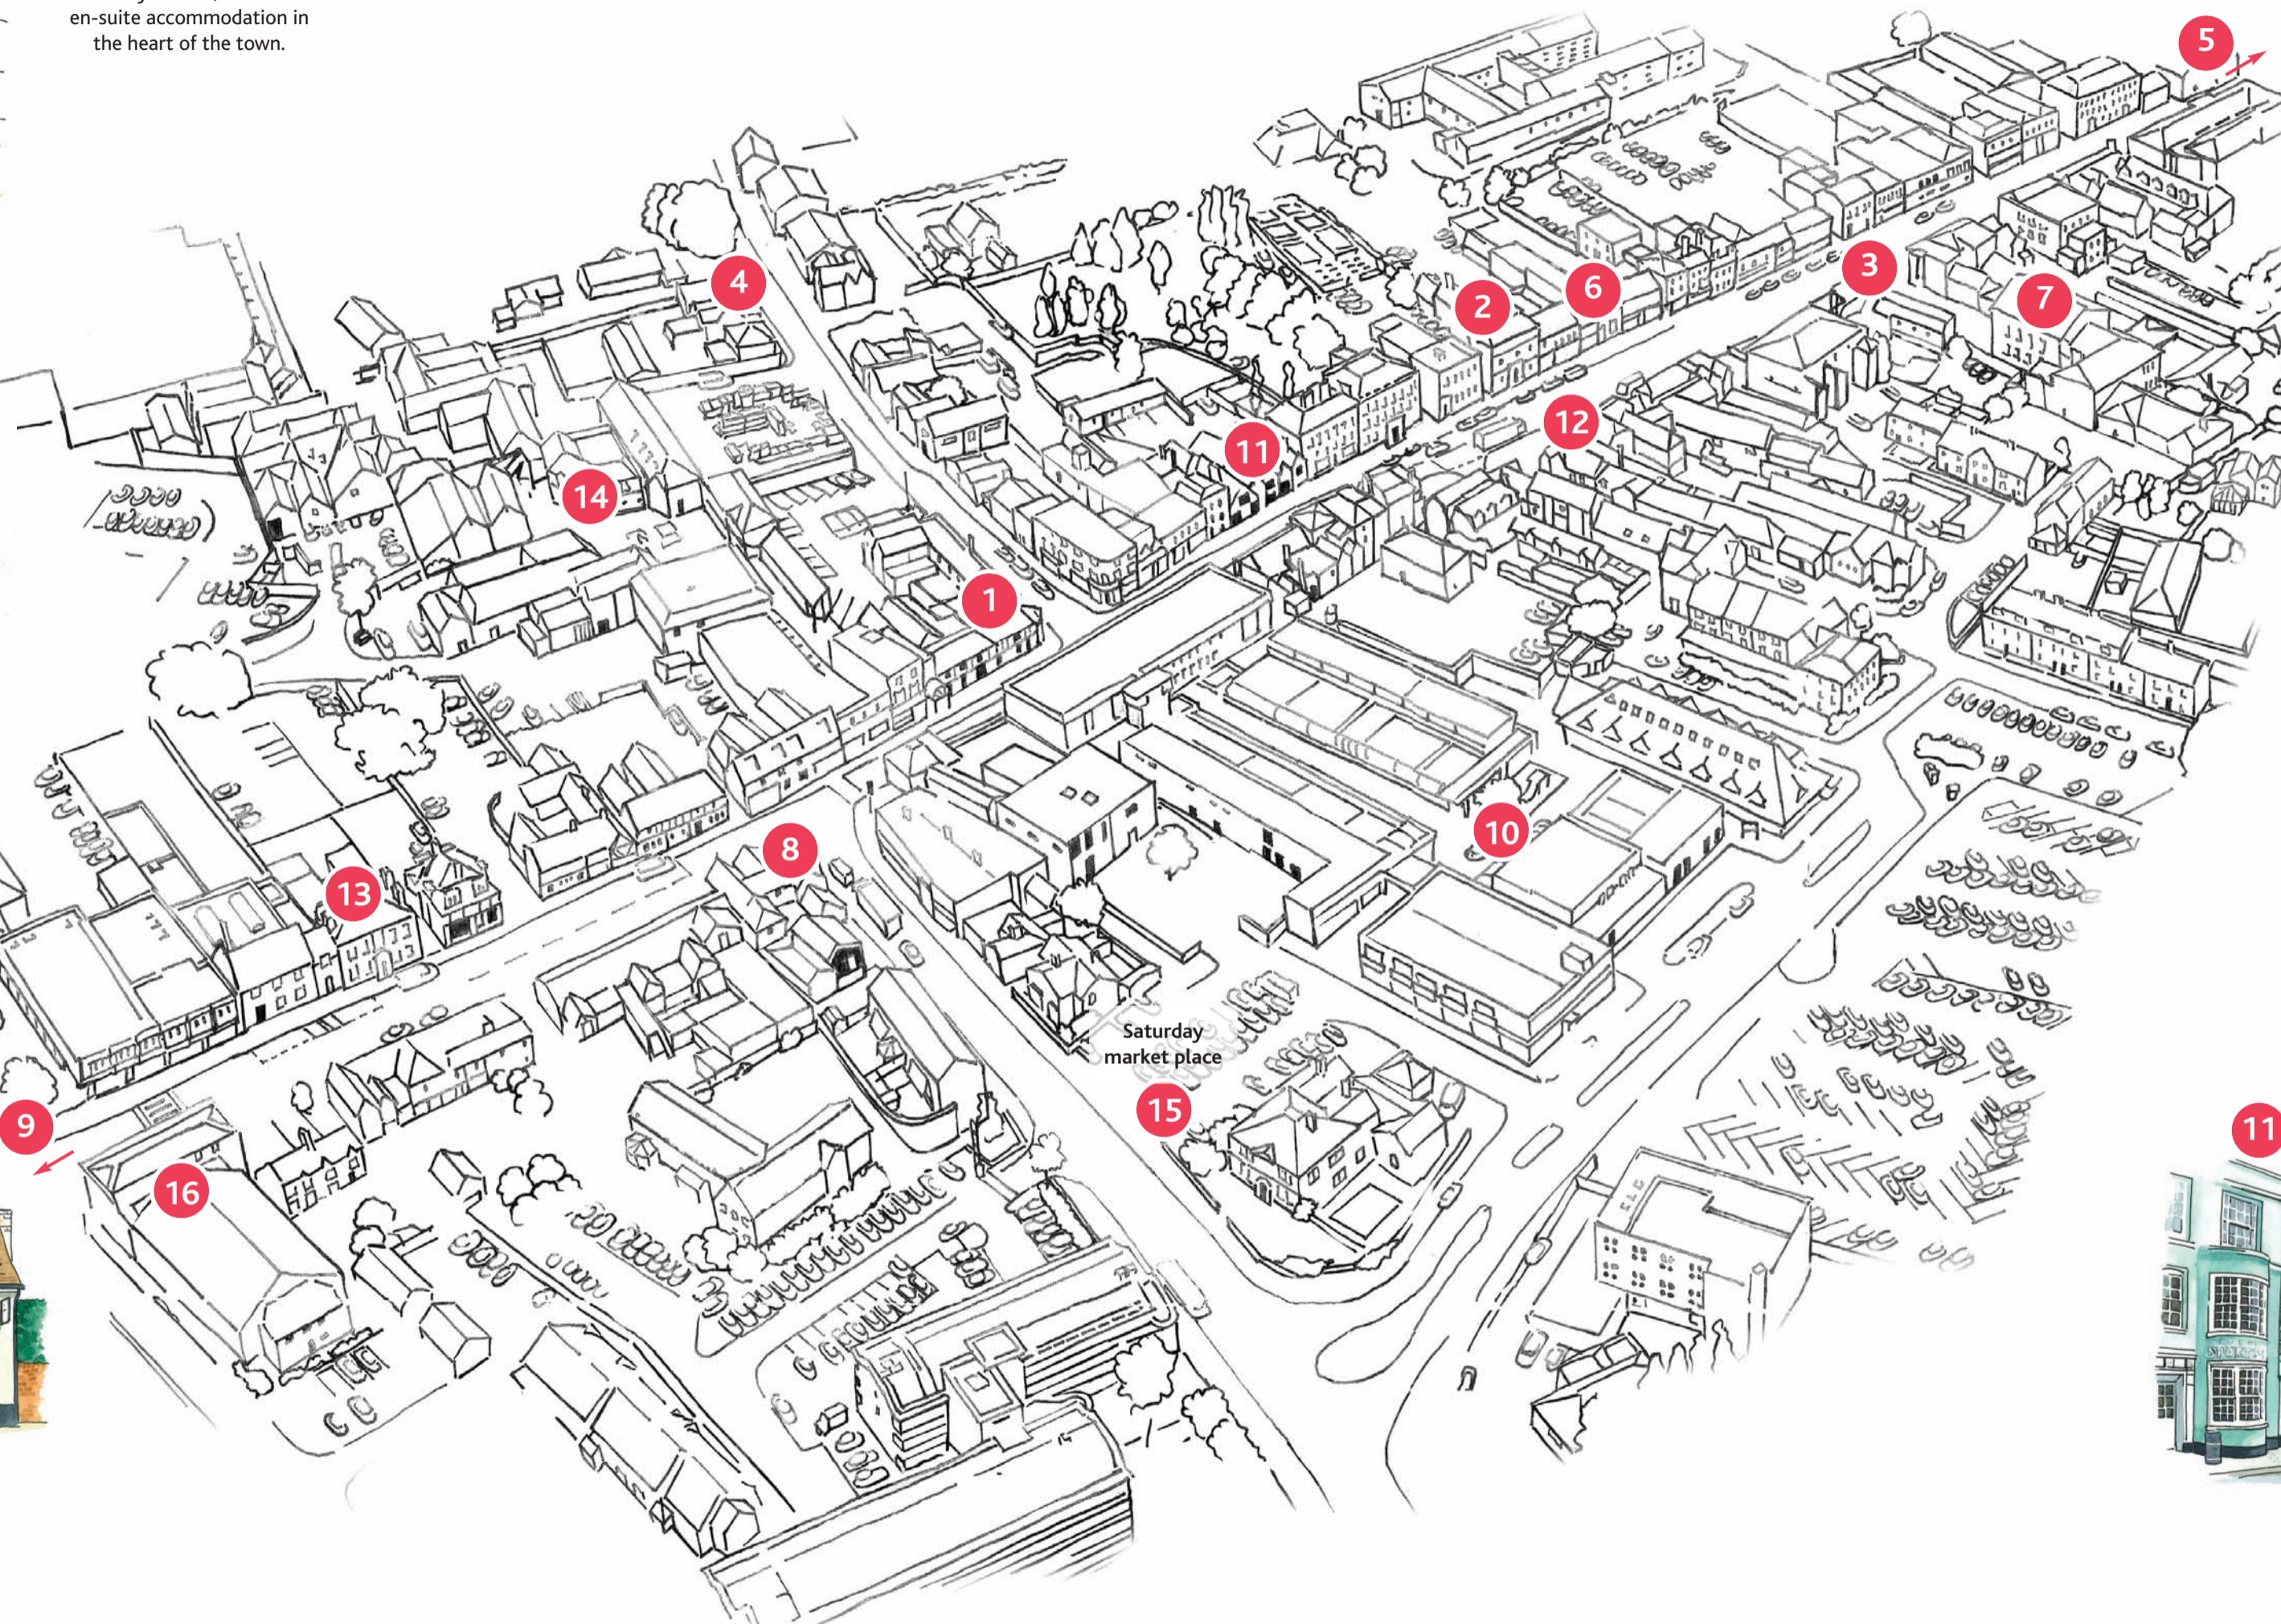

Modern Library
with an historic past

The Grove Shopping Centre
and adjacent car park

Lian
Chinese dining in luxurious surroundings

Town sign
at the historic heart of the town

Mezzo
at The Spread Eagle Bars, food and service

Saturday market place